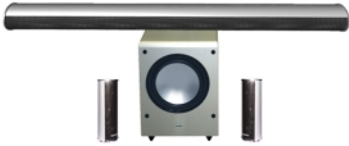

Extremely stylish, with a thin, elegant cylindrical cabinet, the series

500 speakers incorporates top quality units with cleverly designed crossover, and are the perfect match to any flat panel display.

They certainly belongs to a group of speakers, which one should hear it, to believe it!

The series 500 is consisted of several speaker sets and small but powerful active subwoofer, which can fulfill almost every need for inexpensive but yet powerful stereo or surround setup with excellent sound capabilities.

6.1 surround set
2x500XL; 1x125SW

5.1 surround set:
3x500M; 2x500S, 1x125SW

5.1 surround set:
1x500XL; 2x500M, 1x125SW

2.1 stereo set:
2x500M, 1x125SW

5.1 surround set:
1x500XL; 2x500S, 1x125SW

2.1 stereo set:
2x500S, 1x125SW

Tech. specifications: SF-500XL SF-500M SF-500S

Configuration:	2-way, 5 drivers	2-way, 5 drivers	2-way, 3 drivers
Cabinet type:	L-C-R closed tube	closed tube	closed tube
Power handling:	70/100W	70/100W	50/70W
Frequency response:	150Hz-20kHz	150Hz-20kHz	150Hz-20kHz
Sensitivity:	89dB	89dB	89dB
Impedance:	8 ohms	8 ohms	8 ohms
Crossover frequency:	2500Hz	2500Hz	2500Hz
Weight:	2,6 kg	1,0 kg	0,6 kg
Dimensions (HxWxD) cm:	7x100,6	7x35,8	7x21,6