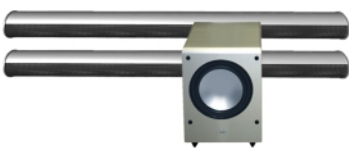

Style and power

With the advent of the flat panel TV's of today, there came the need for different kind of speakers than we were used of for so many years. Speakers, which can match the design of today's homes, with minimalistic visual impact, but yet stylish enough. But the question was, can that kind of speakers also match high sound criterias of many movie buffs, who would like "invisible sound solution", but who are not ready to compromise the sound quality, neither would like to spend a fortune. Well, System Fidelity series 500 certainly can!

Extremely stylish, with a thin, elegant cylindrical cabinet, the series

500 speakers incorporates top quality units with cleverly designed crossover, and are the perfect match to any flat panel display.

They certainly belongs to a group of speakers, which one should hear it, to believe it!

The series 500 is consisted of several speaker sets and small but powerful active subwoofer, which can fulfill almost every need for inexpensive but yet powerful stereo or surround setup with excellent sound capabilities.

Tech. specifications: SF-500XL SF-500M SF-500S

Configuration:	2-way, 5 drivers	2-way, 5 drivers	2-way, 3 drivers
Cabinet type:	L-C-R closed tube	closed tube	closed tube
Power handling:	70/100W	70/100W	50/70W
Frequency response:	150Hz-20kHz	150Hz-20kHz	150Hz-20kHz
Sensitivity:	89dB	89dB	89dB
Impedance:	8 ohms	8 ohms	8 ohms
Crossover frequency:	2500Hz	2500Hz	2500Hz
Weight:	2,6 kg	1,0 kg	0,6 kg
Dimensions (HxWxD) cm:	7x100,6	7x35,8	7x21,6