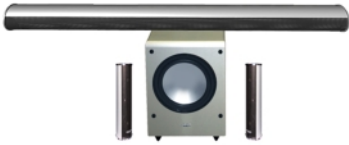

Extremely stylish, with a thin, elegant cylindrical cabinet, the series

500 speakers incorporates top quality units with cleverly designed crossover, and are the perfect match to any flat panel display.

They certainly belongs to a group of speakers, which one should hear it, to believe it!

The series 500 is consisted of several speaker sets and small but powerful active subwoofer, which can fulfill almost every need for inexpensive but yet powerful stereo or surround setup with excellent sound capabilities.

6.1 surround set
2x500XL; 1x125SW

5.1 surround set:
3x500M; 2x500S, 1x125SW

5.1 surround set:
1x500XL; 2x500M, 1x125SW

2.1 stereo set:
2x500M, 1x125SW

5.1 surround set:
1x500XL; 2x500S, 1x125SW

2.1 stereo set:
2x500S, 1x125SW