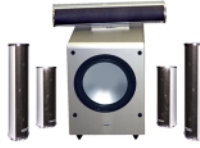

5.1 surround set:
3x500M; 2x500S, 1x125SW